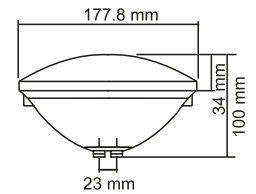

PAR56 Series

Epoxy Glue

Ultrasonic Melting

ABS + PC body

Material Melting

Code : P1001 PC cover with big lens

ITEM NO.	Voltage	Power	Color	Lumens	LED Type	LED Qty	Control
P1001-S180WHT	AC12V	12W		1080lm	SMD2835	180pcs	/
P1001-S252WHT	AC12V	18W		1600lm	SMD2835	252pcs	/
P1001-S351WHT	AC12V	25W		2250lm	SMD2835	351pcs	/
P1001-S180RGB(R15)	AC12V	12W		500lm	SMD2835	180pcs	ON/OFF & REMOTE
P1001-S252RGB(R15)	AC12V	18W		800lm	SMD2835	252pcs	ON/OFF & REMOTE
P1001-S351RGB(R15)	AC12V	25W		1100lm	SMD2835	351pcs	ON/OFF & REMOTE
P1001-S150WHT	AC12V	30W		2700lm	SMD5730	150pcs	/
P1001-S150RGB(R15)	AC12V	30W		1200lm	SMD5050	150pcs	ON/OFF & REMOTE
P1001-H18WHT	AC12V	18W		1980lm	high power 1W	18pcs	/
P1001-H24WHT	AC12V	24W		2600lm	high power 1W	24pcs	/
P1001-H30WHT	AC12V	30W		3300lm	high power 1W	30pcs	/
P1001-H18RGB	AC12V	18W		900lm	high power 1W	18pcs	ON/OFF
P1001-H27RGB	AC12V	27W		1080lm	high power 1W	27pcs	ON/OFF

SMD2835

SMD5730

SMD5050

High Power (1w/2w/3w)

Single color : White 6400K / Warm white 3000K / Red / Green / Blue / Purple

Code : P1002

PC cover with small lens

ITEM NO.	Voltage	Power	Color	Lumens	LED Type	LED Qty	Control
P1002-S180WHT	AC12V	12W		1080lm	SMD2835	180pcs	/
P1002-S252WHT	AC12V	18W		1600lm	SMD2835	252pcs	/
P1002-S351WHT	AC12V	25W		2250lm	SMD2835	351pcs	/
P1002-S180RGB(R15)	AC12V	12W		500lm	SMD2835	180pcs	ON/OFF & REMOTE
P1002-S252RGB(R15)	AC12V	18W		800lm	SMD2835	252pcs	ON/OFF & REMOTE
P1002-S351RGB(R15)	AC12V	25W		1100lm	SMD2835	351pcs	ON/OFF & REMOTE
P1002-S150WHT	AC12V	30W		2700lm	SMD5730	150pcs	/
P1002-S150RGB(R15)	AC12V	30W		1200lm	SMD5050	150pcs	ON/OFF & REMOTE
P1002-H18WHT	AC12V	18W		1980lm	high power 1W	18pcs	/
P1002-H24WHT	AC12V	24W		2600lm	high power 1W	24pcs	/
P1002-H30WHT	AC12V	30W		3300lm	high power 1W	30pcs	/
P1002-H18RGB	AC12V	18W		900lm	high power 1W	18pcs	ON/OFF
P1002-H27RGB	AC12V	27W		1080lm	high power 1W	27pcs	ON/OFF