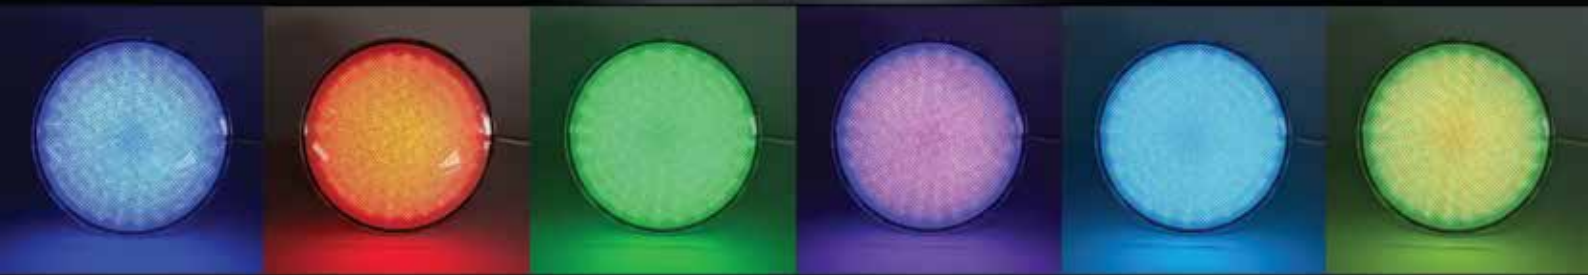

SMD2835

SMD5730

SMD5050

High Power (1w/2w/3w)

Single color : White 6400K / Warm white 3000K / Red / Green / Blue / Purple

Code : P1002

PC cover with small lens

ITEM NO.	Voltage	Power	Color	Lumens	LED Type	LED Qty	Control
P1002-S180WHT	AC12V	12W		1080lm	SMD2835	180pcs	/
P1002-S252WHT	AC12V	18W		1600lm	SMD2835	252pcs	/
P1002-S351WHT	AC12V	25W		2250lm	SMD2835	351pcs	/
P1002-S180RGB(R15)	AC12V	12W		500lm	SMD2835	180pcs	ON/OFF & REMOTE
P1002-S252RGB(R15)	AC12V	18W		800lm	SMD2835	252pcs	ON/OFF & REMOTE
P1002-S351RGB(R15)	AC12V	25W		1100lm	SMD2835	351pcs	ON/OFF & REMOTE
P1002-S150WHT	AC12V	30W		2700lm	SMD5730	150pcs	/
P1002-S150RGB(R15)	AC12V	30W		1200lm	SMD5050	150pcs	ON/OFF & REMOTE
P1002-H18WHT	AC12V	18W		1980lm	high power 1W	18pcs	/
P1002-H24WHT	AC12V	24W		2600lm	high power 1W	24pcs	/
P1002-H30WHT	AC12V	30W		3300lm	high power 1W	30pcs	/
P1002-H18RGB	AC12V	18W		900lm	high power 1W	18pcs	ON/OFF
P1002-H27RGB	AC12V	27W		1080lm	high power 1W	27pcs	ON/OFF

SMD2835

SMD5730

SMD5050

High Power (1w/2w/3w)

Single color : White 6400K / Warm white 3000K / Red / Green / Blue / Purple

PAR56 Series

P1001-S252RGB ▲

P1002-S252RGB ▲