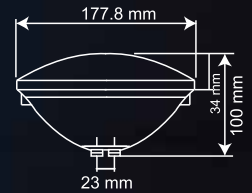

SMD2835

SMD5730

SMD5050

High Power (1w/2w/3w)

Single color : White 6400K / Warm white 3000K / Red / Green / Blue / Purple

Code : P1002

PC cover with small lens

ITEM NO.	Voltage	Power	Color	Lumens	LED Type	LED Qty	Control
P1002-S180WHT	AC12V	12W		1080lm	SMD2835	180pcs	/
P1002-S252WHT	AC12V	18W		1600lm	SMD2835	252pcs	/
P1002-S351WHT	AC12V	25W		2250lm	SMD2835	351pcs	/
P1002-S180RGB(R15)	AC12V	12W		500lm	SMD2835	180pcs	ON/OFF & REMOTE
P1002-S252RGB(R15)	AC12V	18W		800lm	SMD2835	252pcs	ON/OFF & REMOTE
P1002-S351RGB(R15)	AC12V	25W		1100lm	SMD2835	351pcs	ON/OFF & REMOTE
P1002-S150WHT	AC12V	30W		2700lm	SMD5730	150pcs	/
P1002-S150RGB(R15)	AC12V	30W		1200lm	SMD5050	150pcs	ON/OFF & REMOTE
P1002-H18WHT	AC12V	18W		1980lm	high power 1W	18pcs	/
P1002-H24WHT	AC12V	24W		2600lm	high power 1W	24pcs	/
P1002-H30WHT	AC12V	30W		3300lm	high power 1W	30pcs	/
P1002-H18RGB	AC12V	18W		900lm	high power 1W	18pcs	ON/OFF
P1002-H27RGB	AC12V	27W		1080lm	high power 1W	27pcs	ON/OFF